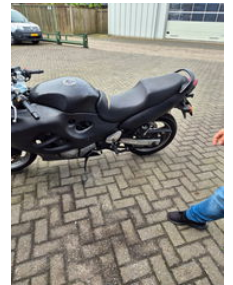

BEKKERS TRUCKS

Suzuki GSX 600F..

General features

Brand	Suzuki
Subcategory	Supersport
Licence plate	MZ-52-SY
Odometer reading	54.455km
Construction year	1999
Date of first registration	28-05-1999
Color	Black
Condition	Used
Fuel	Petrol

Characteristics

Empty weight	200kg
Length	0cm
Width	0cm
Cylinder contents	600cc

Suzuki GSX 600F..

Technical specifications

Engine output

25kw

Accessories