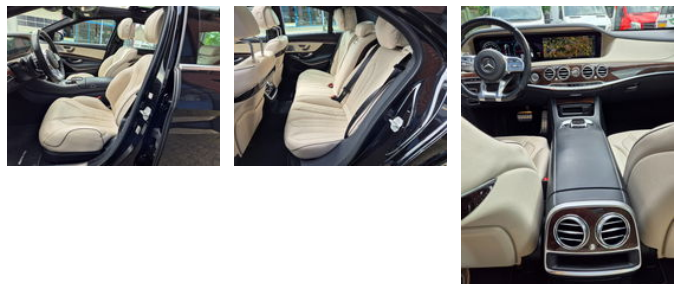

BEKKERS TRUCKS

Mercedes-Benz S350 D.. 4 Matic Premium plus.

General features

Brand	Mercedes-Benz
Subcategory	Limousine
Licence plate	K-504-SK
Odometer reading	247.000km
Construction year	2017
Date of first registration	04-08-2017
Color	Black
Condition	Used
Fuel	Diesel
Emission class	Euro 6

Characteristics

Empty weight	1.925kg
Length	0cm
Width	0cm

Door count	4
Cylinder contents	2.925cc

Mercedes-Benz S350 D.. 4 Matic Premium plus.

Technical specifications

Engine output

210kw

Accessories