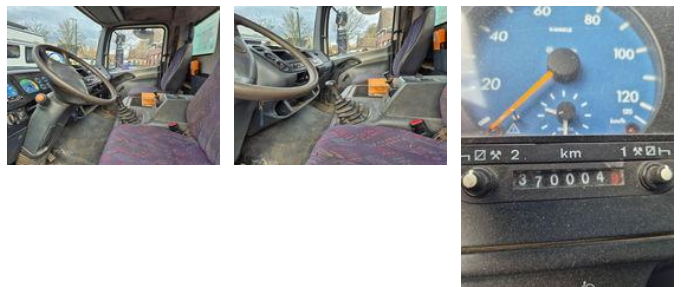

# BEKKERS TRUCKS

## Mercedes-Benz Atego... 815 manuel gearbox steel suspension

### General features

Brand	Mercedes-Benz
Subcategory	Box
Odometer reading	370.000km
Construction year	2000
Color	White
Condition	Used
Fuel	Diesel
Emission class	Euro 2

## Technical specifications

Engine output

150hp