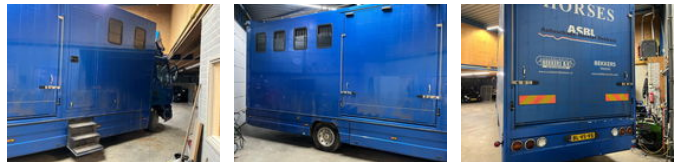

# BEKKERS TRUCKS

## DAF LF 180 PAARDENWAGEN. 6 cilinder,manual gearbox

### General features

Brand	DAF
Subcategory	Horse
Licence plate	BL-VS-95
Odometer reading	642.000km
Construction year	2002
Date of first registration	09-04-2002
Condition	Used
Fuel	Diesel
Emission class	Euro 3