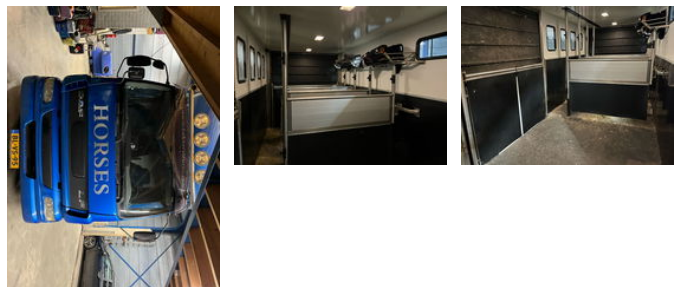

# BEKKERS TRUCKS

## DAF LF 180 PAARDENWAGEN. 6 cilinder,manual gearbox

### Characteristics

Empty weight

9.280kg

Load capacity	2.710kg
GWV	11.990kg
Length	1.020cm
Width	255cm